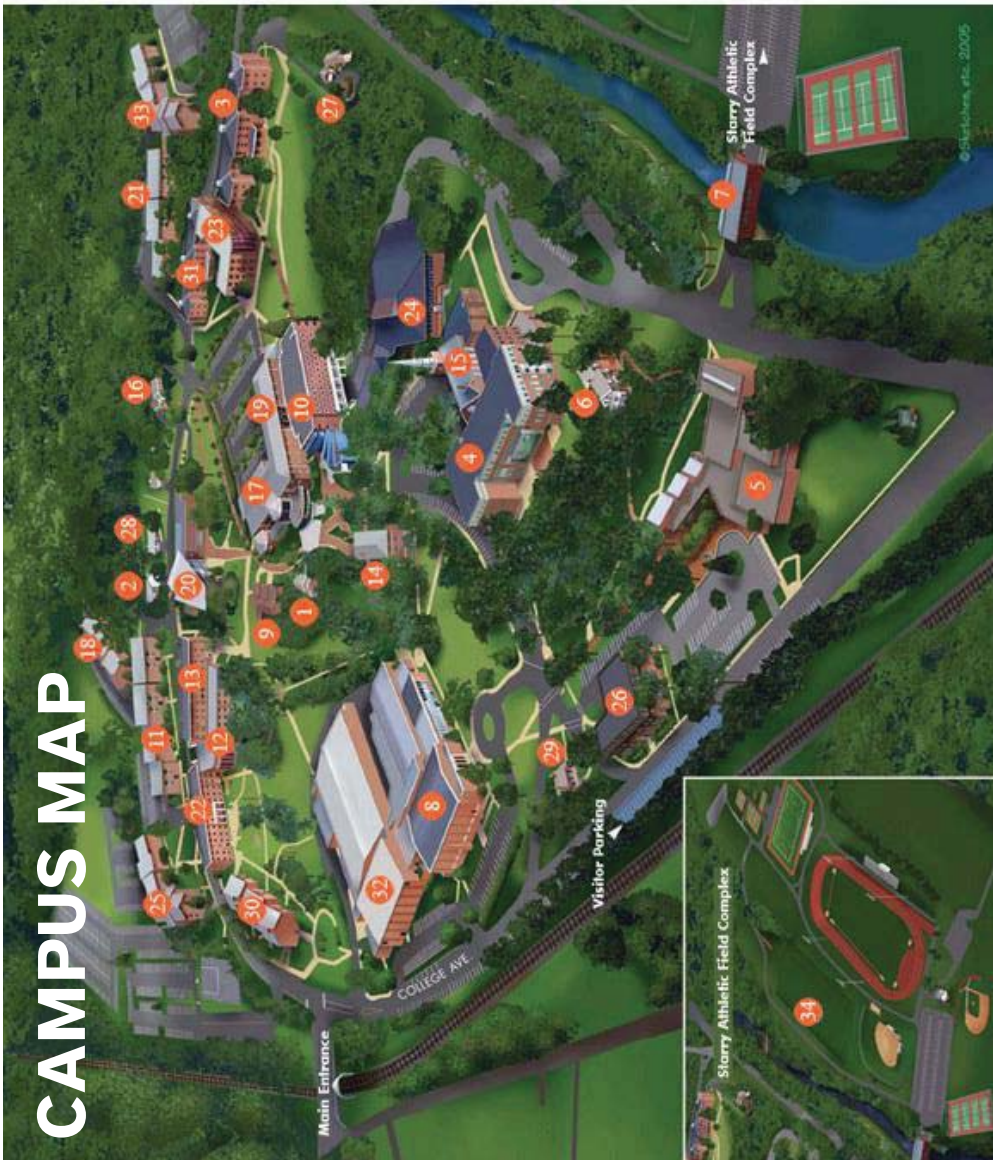

Northbound on US 15

Travel approximately 4.0 miles beyond the PA 74 North intersection near Dillsburg to the Lisburn Road exit. At the bottom of the ramp, turn right onto Lisburn Road. Follow Lisburn to the stop sign at the top of the hill. Continue straight on Lisburn and turn right onto Grantham Road at the bottom of the hill. Follow Grantham Road straight ahead to the stop sign at the main entrance to the College.

By Air

The closest airport is Harrisburg International (HIA). Follow signs to exit airport; then follow PA 283 West to I-76 (PA Turnpike). Travel West on the PA-Turnpike (toward Pittsburgh).

Take Exit 236 (Gettysburg) off the PA Turnpike; upon exit follow Rt. 15 South for about 3.5 miles and take the Lisburn Road exit. At the light at the bottom of the ramp, turn left onto Lisburn Road. Follow Lisburn through the next traffic light and up to the stop sign at the top of the hill. Continue straight on Lisburn Rd. and then take the first right onto Grantham Rd. Follow Grantham Road straight ahead to the stop sign at the main entrance to the College. ■

CAMPUS MAP