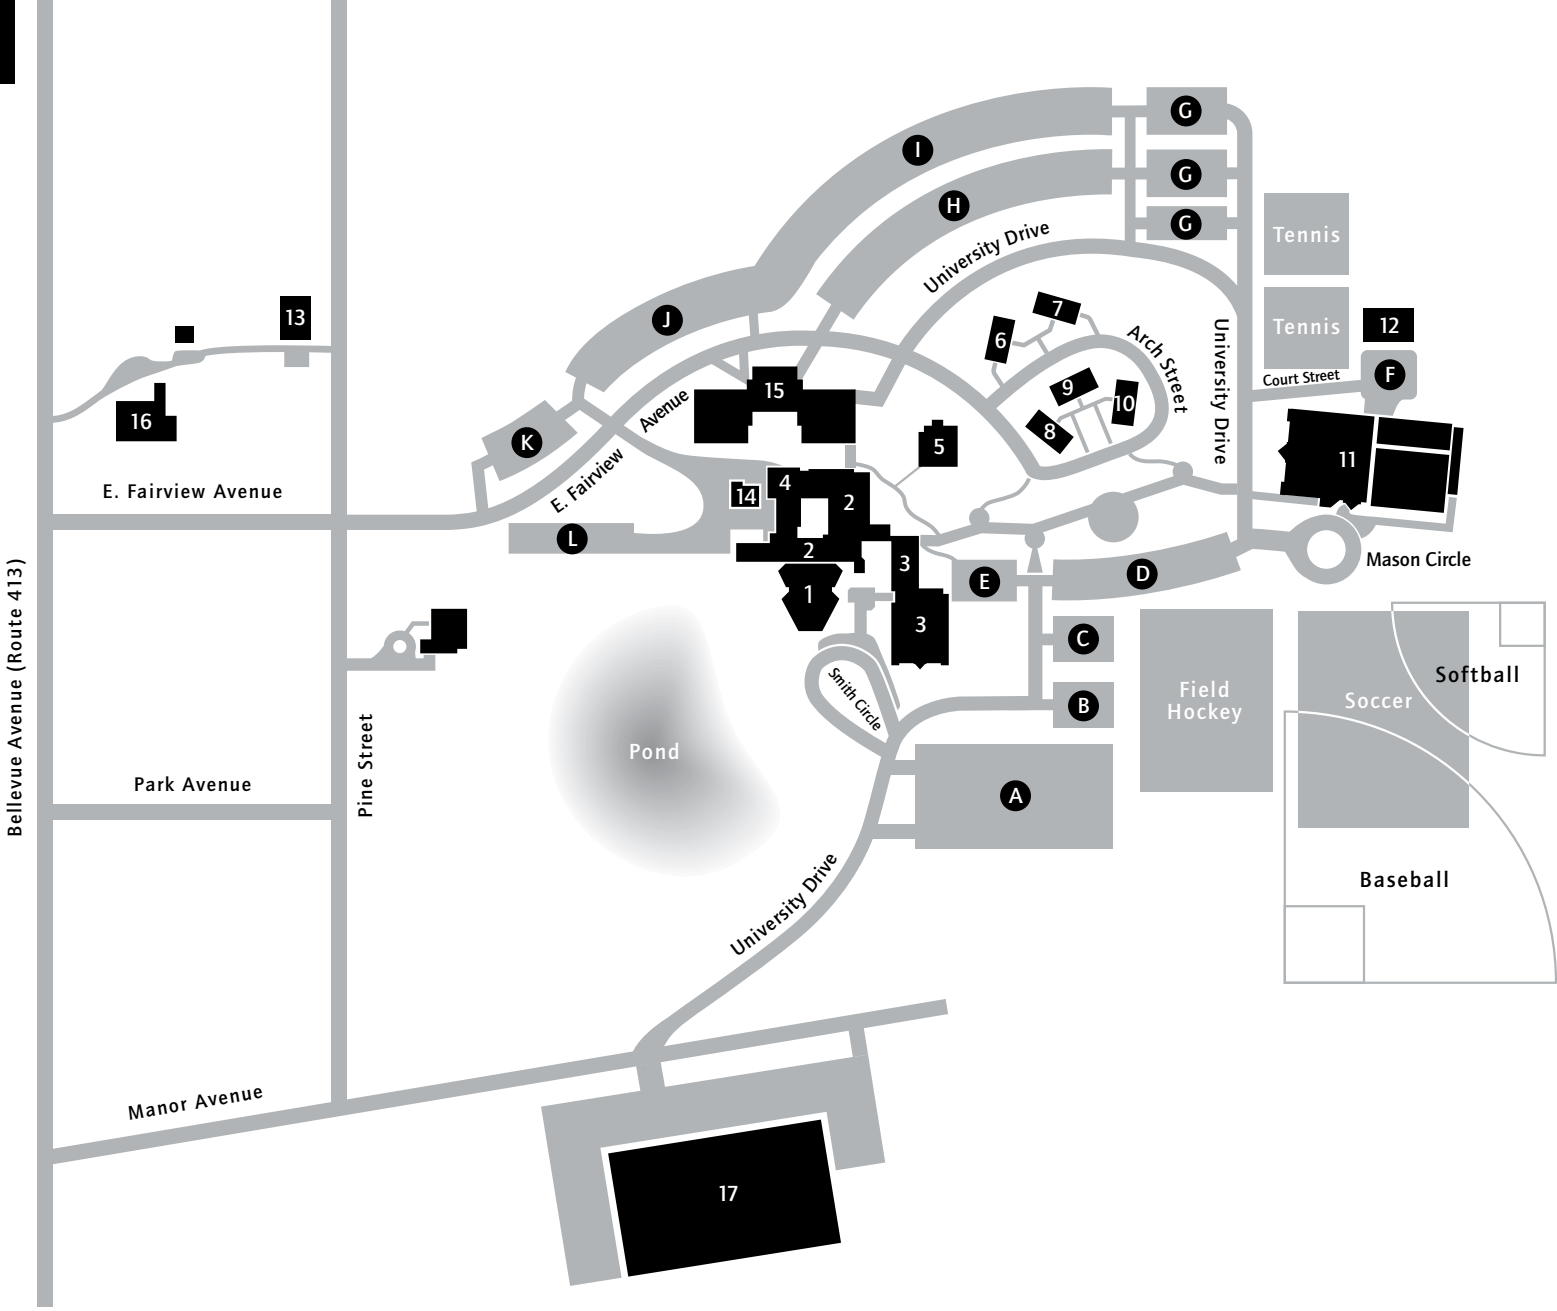

Campus Map

CAMPUS MAP KEY

- 1. Chatlos Chapel
- 2. Smith Administration Building (includes Stearns Missions Center, Education Wing, and Admissions)
- 3. Masland Learning Resource Center
- 4. Mailroom
- 5. Music Building
- 6. Souder Residence Hall
- 7. Stillman Residence Hall
- 8. Schofield Residence Hall
- 9. Memorial Residence Hall
- 10. Davis Residence Hall
- 11. Mason Activity Center (includes Furman Dining Commons, gymnasium, fitness center, bookstore, Eagle's Nest Grill and Café)
- 12. Maintenance Building
- 13. Security
- 14. Communications Building
- 15. Biblical Learning Center
- 16. Fairview Manor
- 17. Heritage Hall