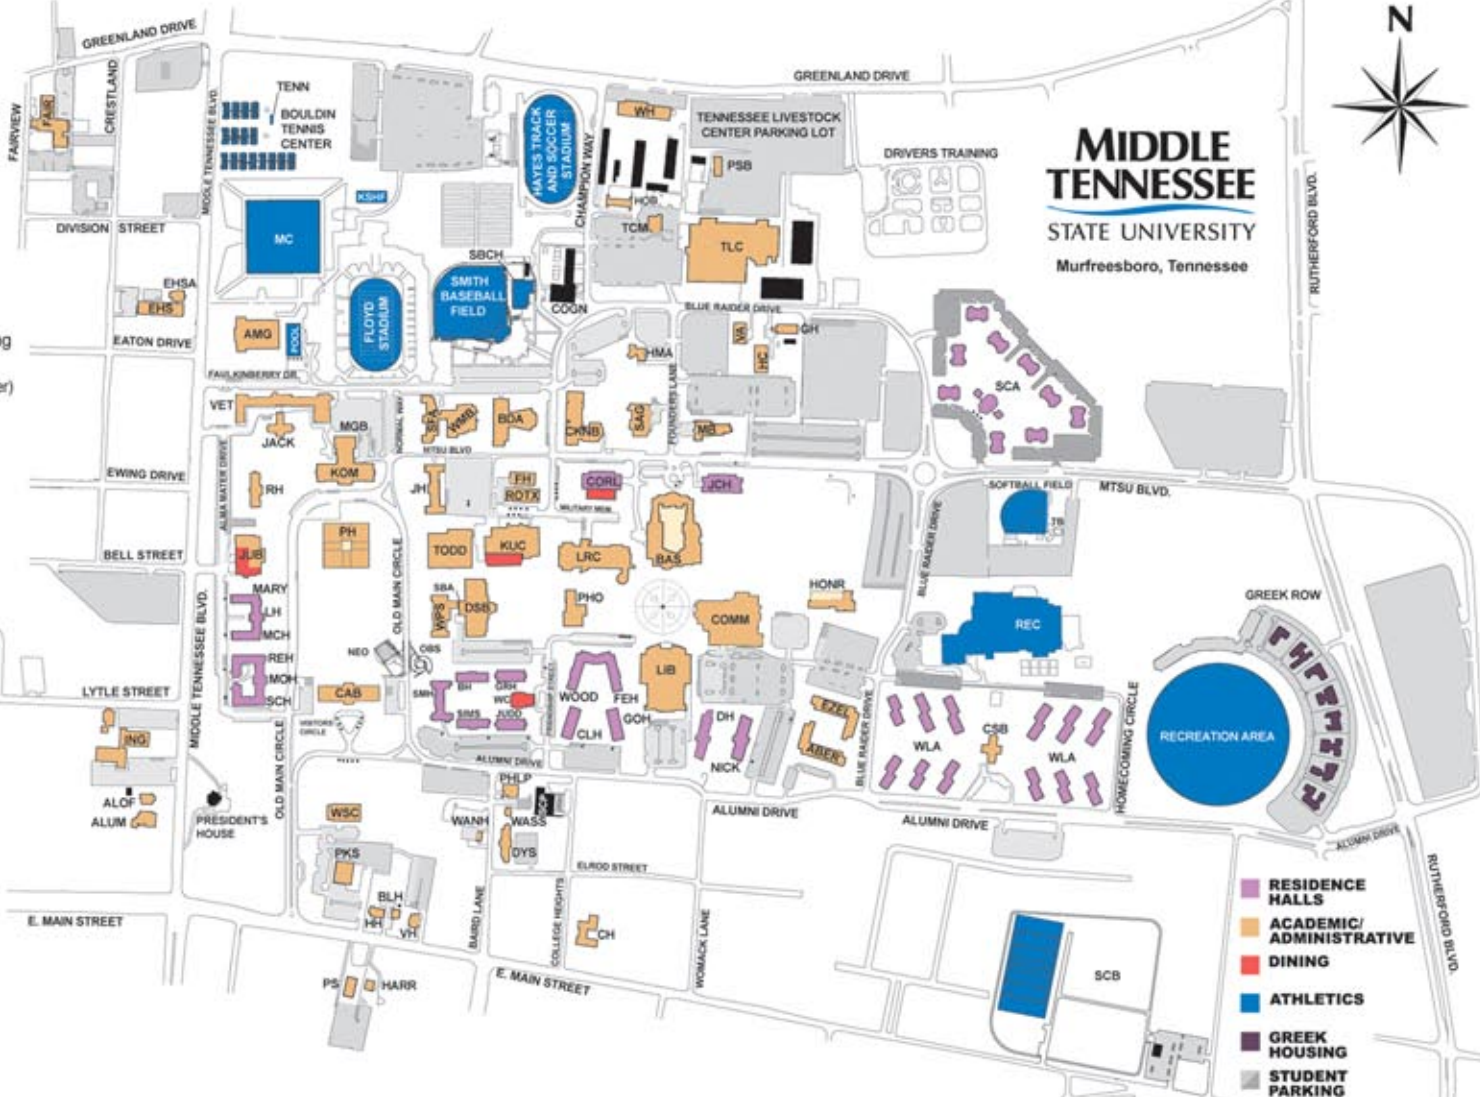

- MARY Miss Mary Hall
- MB McFarland Building
- MC Murphy Center
- MCH McHenry Hall
- MGB Midgett Building
- MOH Monohan Hall
- NEO Naked Eye Observatory
- NICK Nicks Hall
- OBS Observatory
- PCS Homer Pittard Campus School
- PH Peck Hall
- PHLP Project Help
- PHO Photography Building
- PKS Parking Services Building, 1403 E. Main
- POOL Natatorium
- PS Public Safety, 1412 E. Main
- PSB Printing Services Building
- REC Health, Wellness, and Recreation Center (Health Services located inside the HWRC)
- REH Telescope Building
- RH Rutledge Hall
- ROTX ROTC Annex
- SAG Stark Agribusiness and Agriscience Center
- SBA Strobel Biology Annex
- SBCH Stephen B. Smith Baseball Clubhouse

- SCA Scarlett Commons Apartments 1-9
- SCB Sports Club Complex
- SCH Schardt Hall
- SCP Satellite Chiller Plant
- SFA Saunders Fine Arts Building
- SIMS Sims Hall
- SMH Smith Hall
- TB Telescope Building
- TENN Buck Bouldin Tennis Center
- TCM Telecommunications Building
- TLC Tennessee Livestock Center
- TODD Andrew L. Todd Hall
- VA Vocational Agriculture
- VH Vaughn House, 1421 E. Main (Dept. of Criminal Justice Admin.)
- VET Voorhies Engineering Technology
- WANH Wansley House (Internal Audit)
- WASS Wassom House (Budget Office)
- WC Woodmore Cybercafe
- WH Warehouse (Maintenance Complex)
- WLA Womack Lane Apartments A-L
- WMB Wright Music Building
- WOOD Wood Hall
- WPS Wiser-Patten Science Hall
- WSC Wood-Stegall Center (Development and University Relations)

MIDDLE TENNESSEE STATE UNIVERSITY
Murfreesboro, Tennessee

- RESIDENCE HALLS
- ACADEMIC/ ADMINISTRATIVE
- DINING
- ATHLETICS
- GREEK HOUSING
- STUDENT PARKING