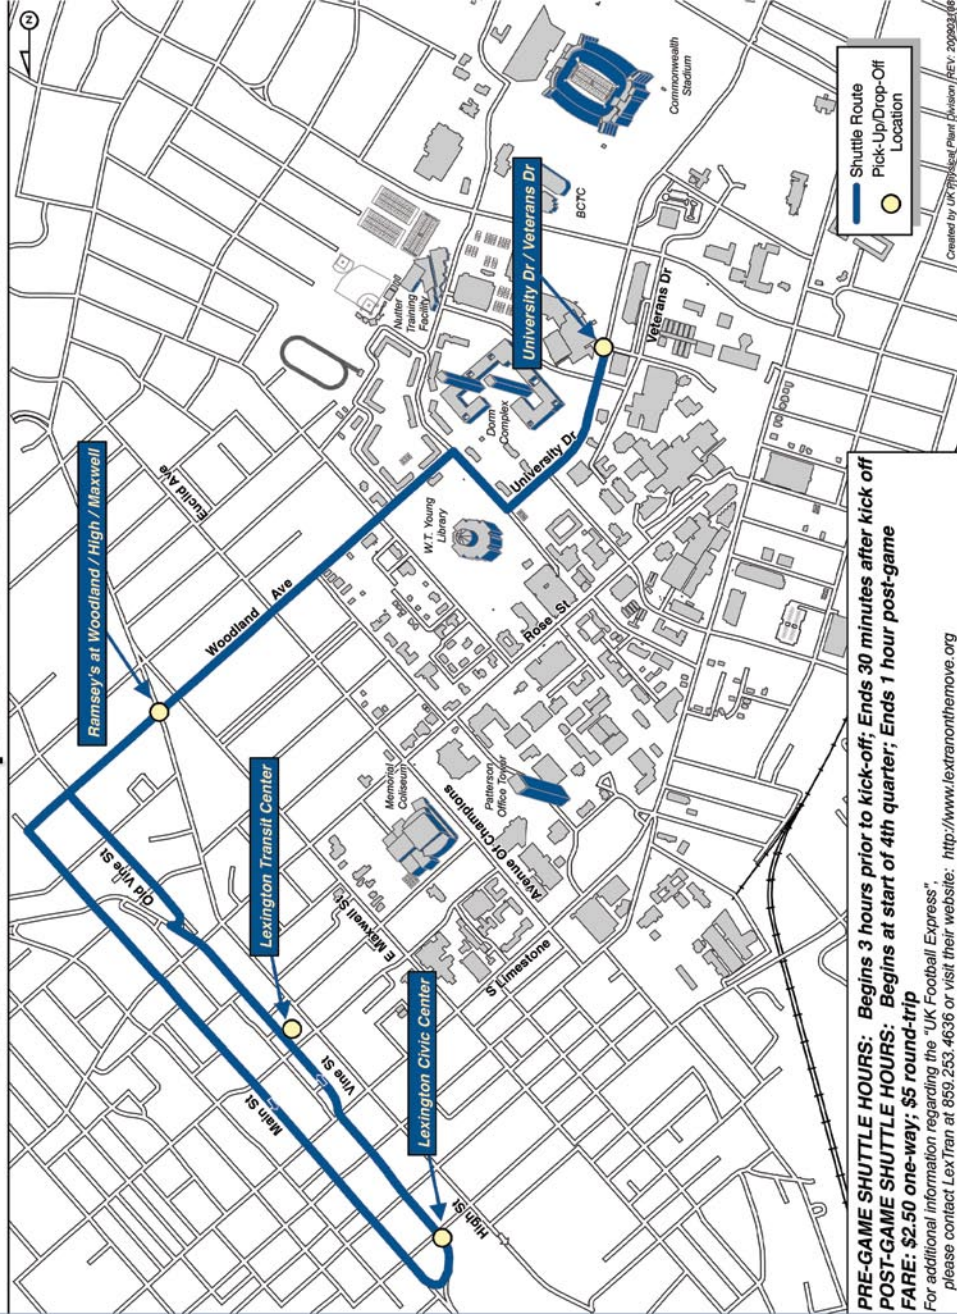

# UK Football Express - Downtown Shuttle

**PRE-GAME SHUTTLE HOURS:** Begins 3 hours prior to kick-off; Ends 30 minutes after kick off  
**POST-GAME SHUTTLE HOURS:** Begins at start of 4th quarter; Ends 1 hour post-game

**FARE:** \$2.50 one-way; \$5 round-trip

For additional information regarding the "UK Football Express"  
please contact LexTran at 859.253.4636 or visit their website: <http://www.lextranonthemove.org>